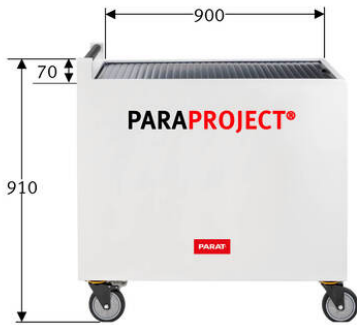

## Trolley U40/U20 WOL

Charge , Wake on Lan , Transport , Storage , Flex2Connect

Part denomination	PARAPROJECT Trolley U40/U20 WOL for Tablet/Chromebook™/Laptop
Part number	840000999
GTIN /EAN	4006793227910
Field of application	Education , Health Care
Certificates	CE / RoHS / REACH / GS
Applicable standards	DIN EN 55022 / DIN EN 55032 / DIN EN 55035 / LVD EN 60950-1
Scope of delivery	<ul style="list-style-type: none"> <li>- PARAPROJECT® Trolley U40/U20 WOL</li> <li>- device connection cable, EU, length: 3 m</li> <li>- 4 keys</li> <li>- user guide</li> <li>- mounting material for 19" Switch)</li> </ul>
Materials	<ul style="list-style-type: none"> <li>- powder-coated steel sheet</li> <li>- ABS plastic</li> </ul>
Transport	4 smooth-running castors ø 120 mm (with 2 lockable castors) / 2 handles
External dimensions (WxDxH)	630 mm x 900 mm x 910 mm
Weight	70000 g
	87 kg
Dimensions of euro-pallets	705 mm x 950 mm x 1010 mm
Number of euro-pallet	1
customs tariff number	94032080
Country of origin	CN
Fittings	<ul style="list-style-type: none"> <li>- Interior technical equipment:</li> <li>- 40 storage compartments (W x D x H: 35 x 500 x 400 mm) for iPads / tablets</li> <li>- alternative bracket assembly to the switch (W x D x H: 35 x 500 x 400 mm, max. 20 devices)</li> <li>- 40 Schuko sockets with Smart Charging Management</li> <li>- active fans</li> <li>- automatic fans control via integrated thermo sensor and automatic locking detection</li> <li>- temperature is indicated above LCD panel</li> <li>- External technical equipment:</li> <li>- central power supply</li> <li>- main switch</li> <li>- RJ 45 network socket for e.g. access point</li> <li>- Schuko socket</li> <li>- handle</li> <li>- lockable roller shutter on the top side</li> <li>- anti-theft fixing bracket</li> <li>- 4 smooth-running castors ø 120 mm (with 2 lockable castors)</li> </ul>